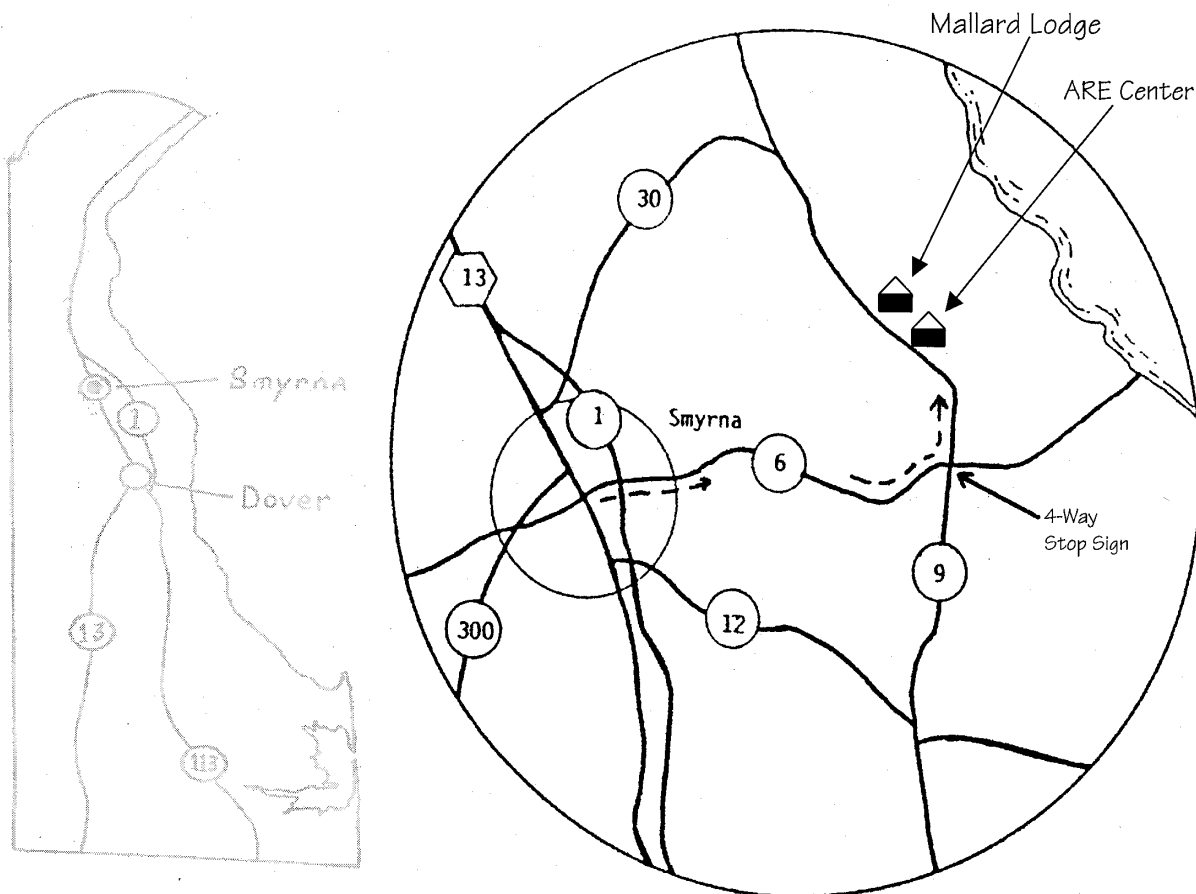

DIRECTIONS
AQUATIC RESOURCES EDUCATION FACILITIES
MALLARD LODGE & ARE CENTER

From Dover and South: Take U.S. Route 13 north to the town of Smyrna. Follow Route 13 Smyrna directions.

From Wilmington and North: Take U.S. Route 13 south to the town of Smyrna. Be sure to follow the signs for 'Smyrna, Route 13 and the Rest Area' where Route 13 and the new Route 1 bypass split just north of Smyrna. Route 13 will exit from the right lane. **DO NOT take the Route 1 Bypass!** Follow Route 13 Smyrna directions.

From Route 13 Smyrna: Turn onto Route 6 east (toward Woodland Beach) at the Wendy's Restaurant in Smyrna. Continue on Route 6 until you reach a 4-way stop sign at the intersection with Route 9. Turn left onto Route 9 north. The Aquatic Resources Education Center will be located on the right side of the Route 9, approximately 1.5 miles from the Route 6 intersection. The Mallard Lodge is approximately a quarter-mile north of the ARE Center. Pay phone at Mallard is 653-9918 and pay phone at ARE Center is 653-9105.