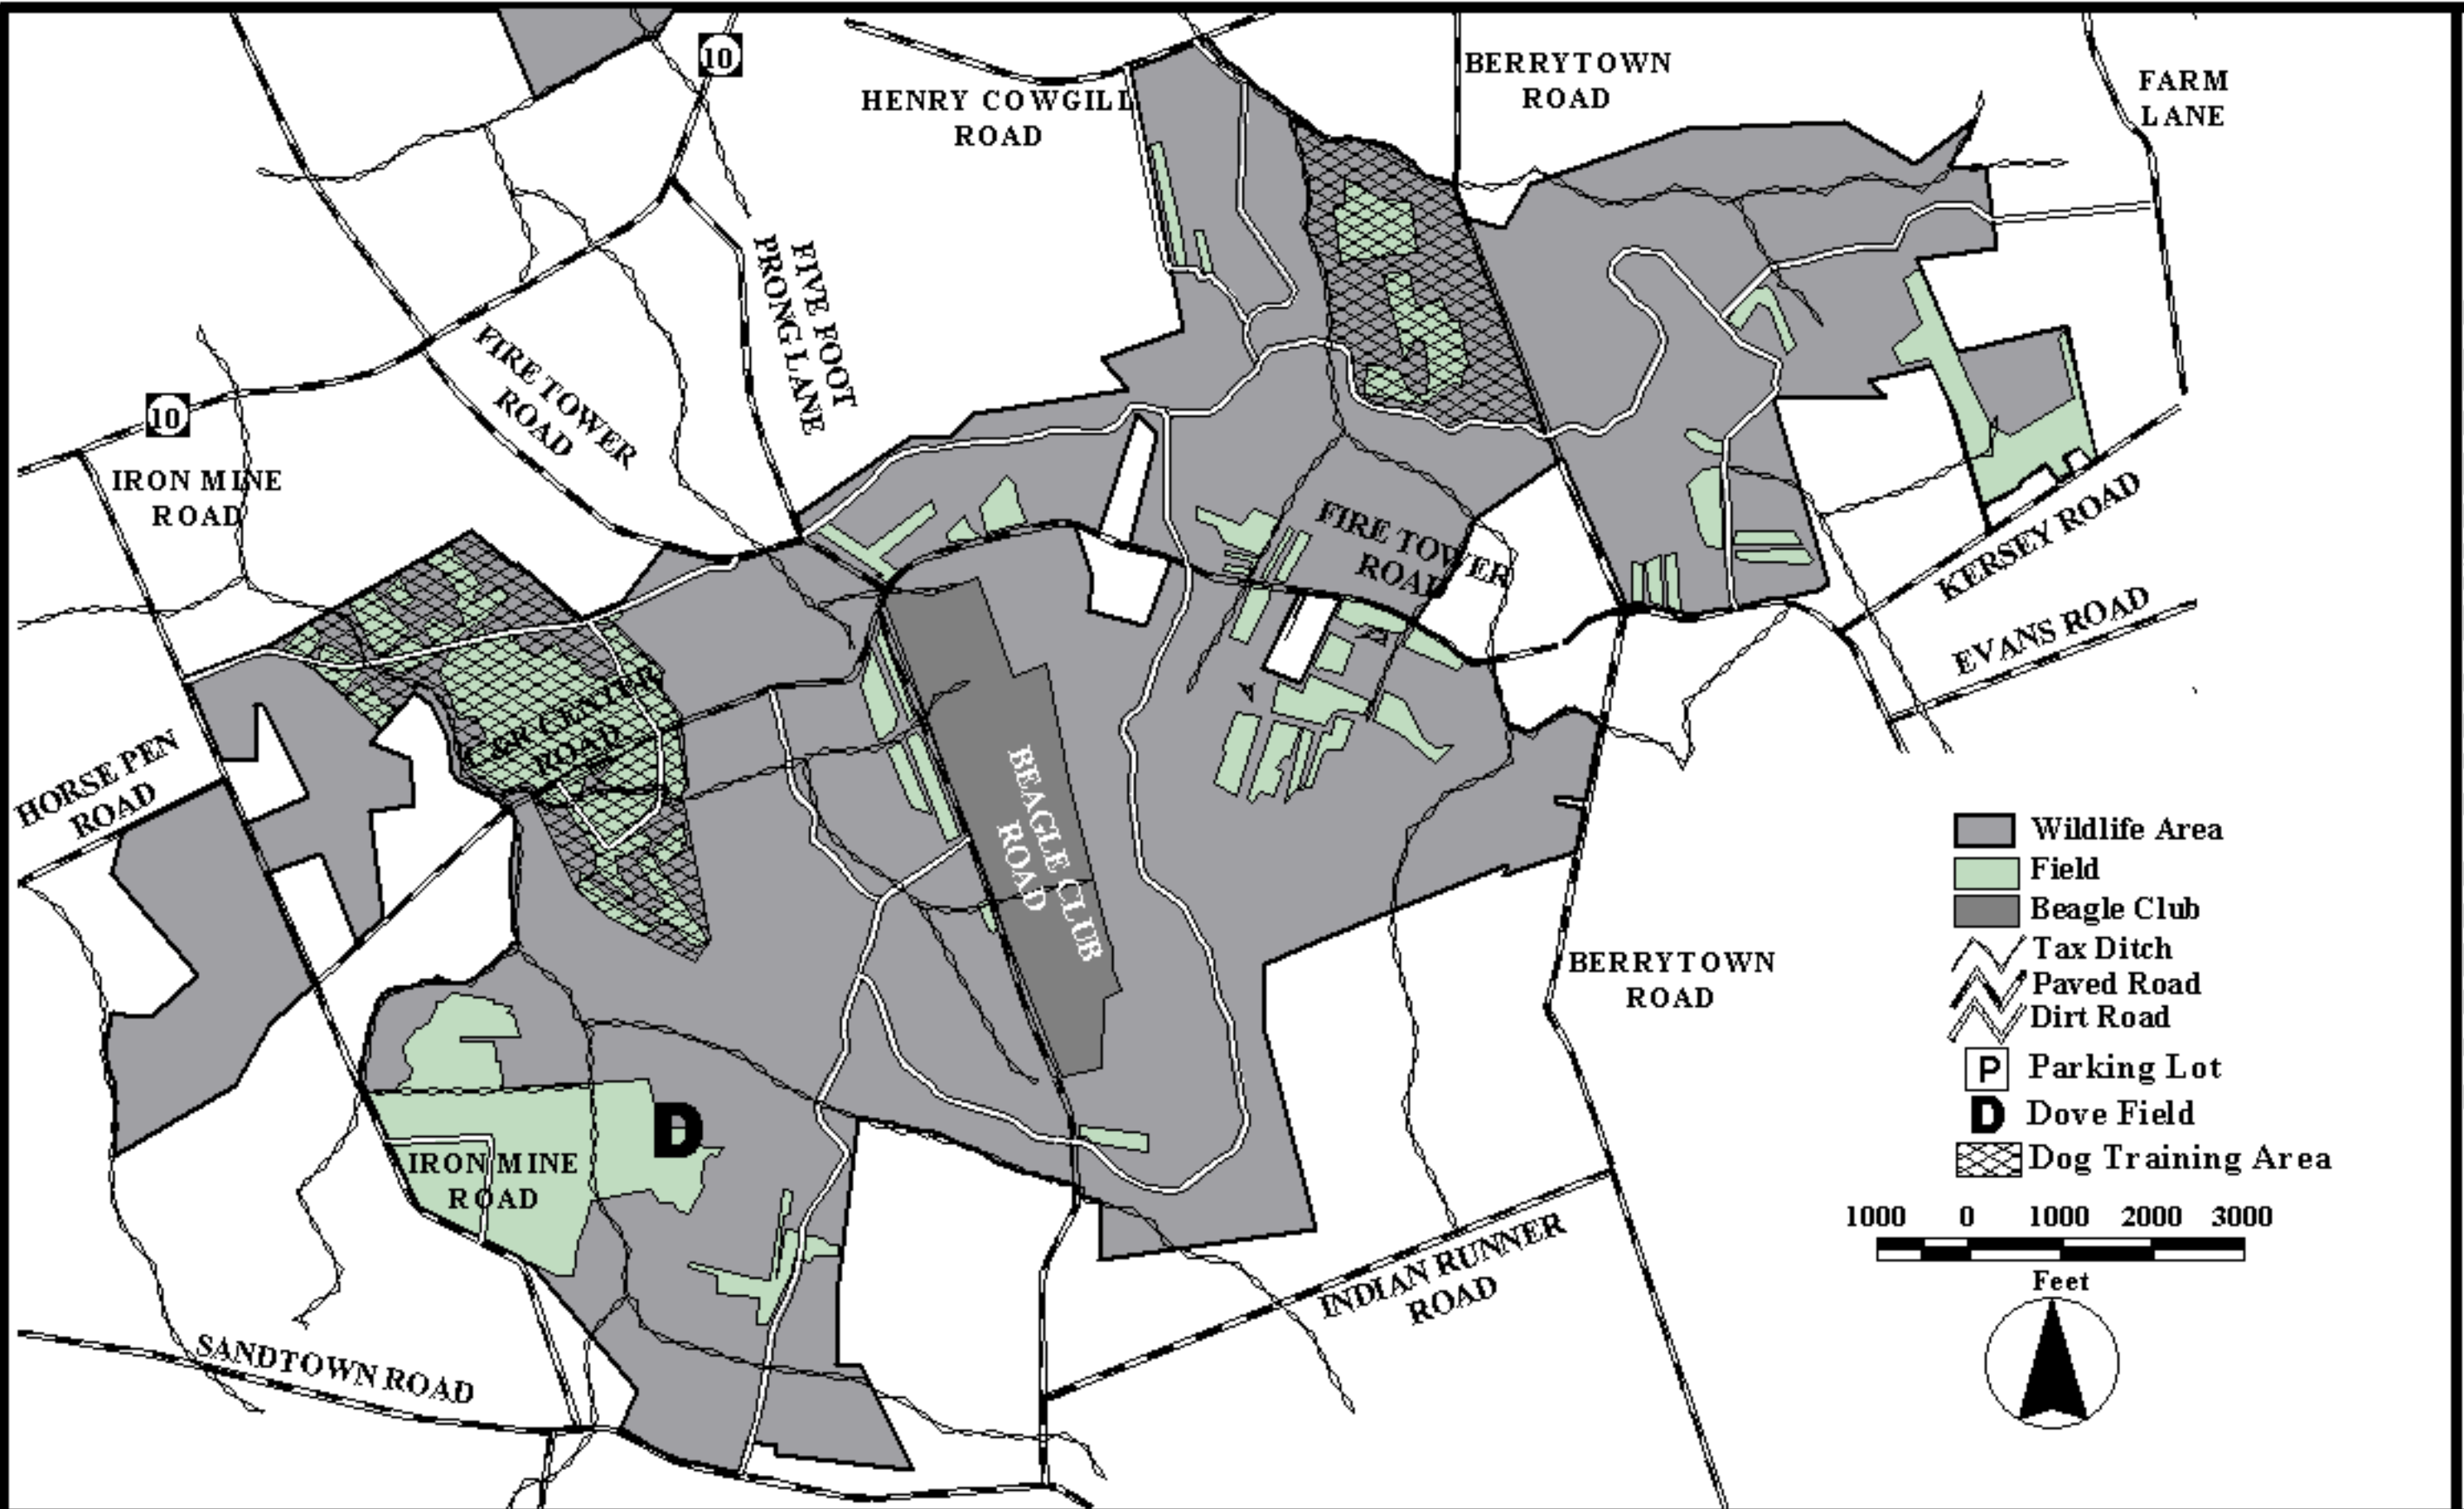

NORMAN G. WILDER WILDLIFE AREA
(4241 ACRES)
PETERSBURG TRACT

DOCUMENT NUMBER: 40-05/97/08/09