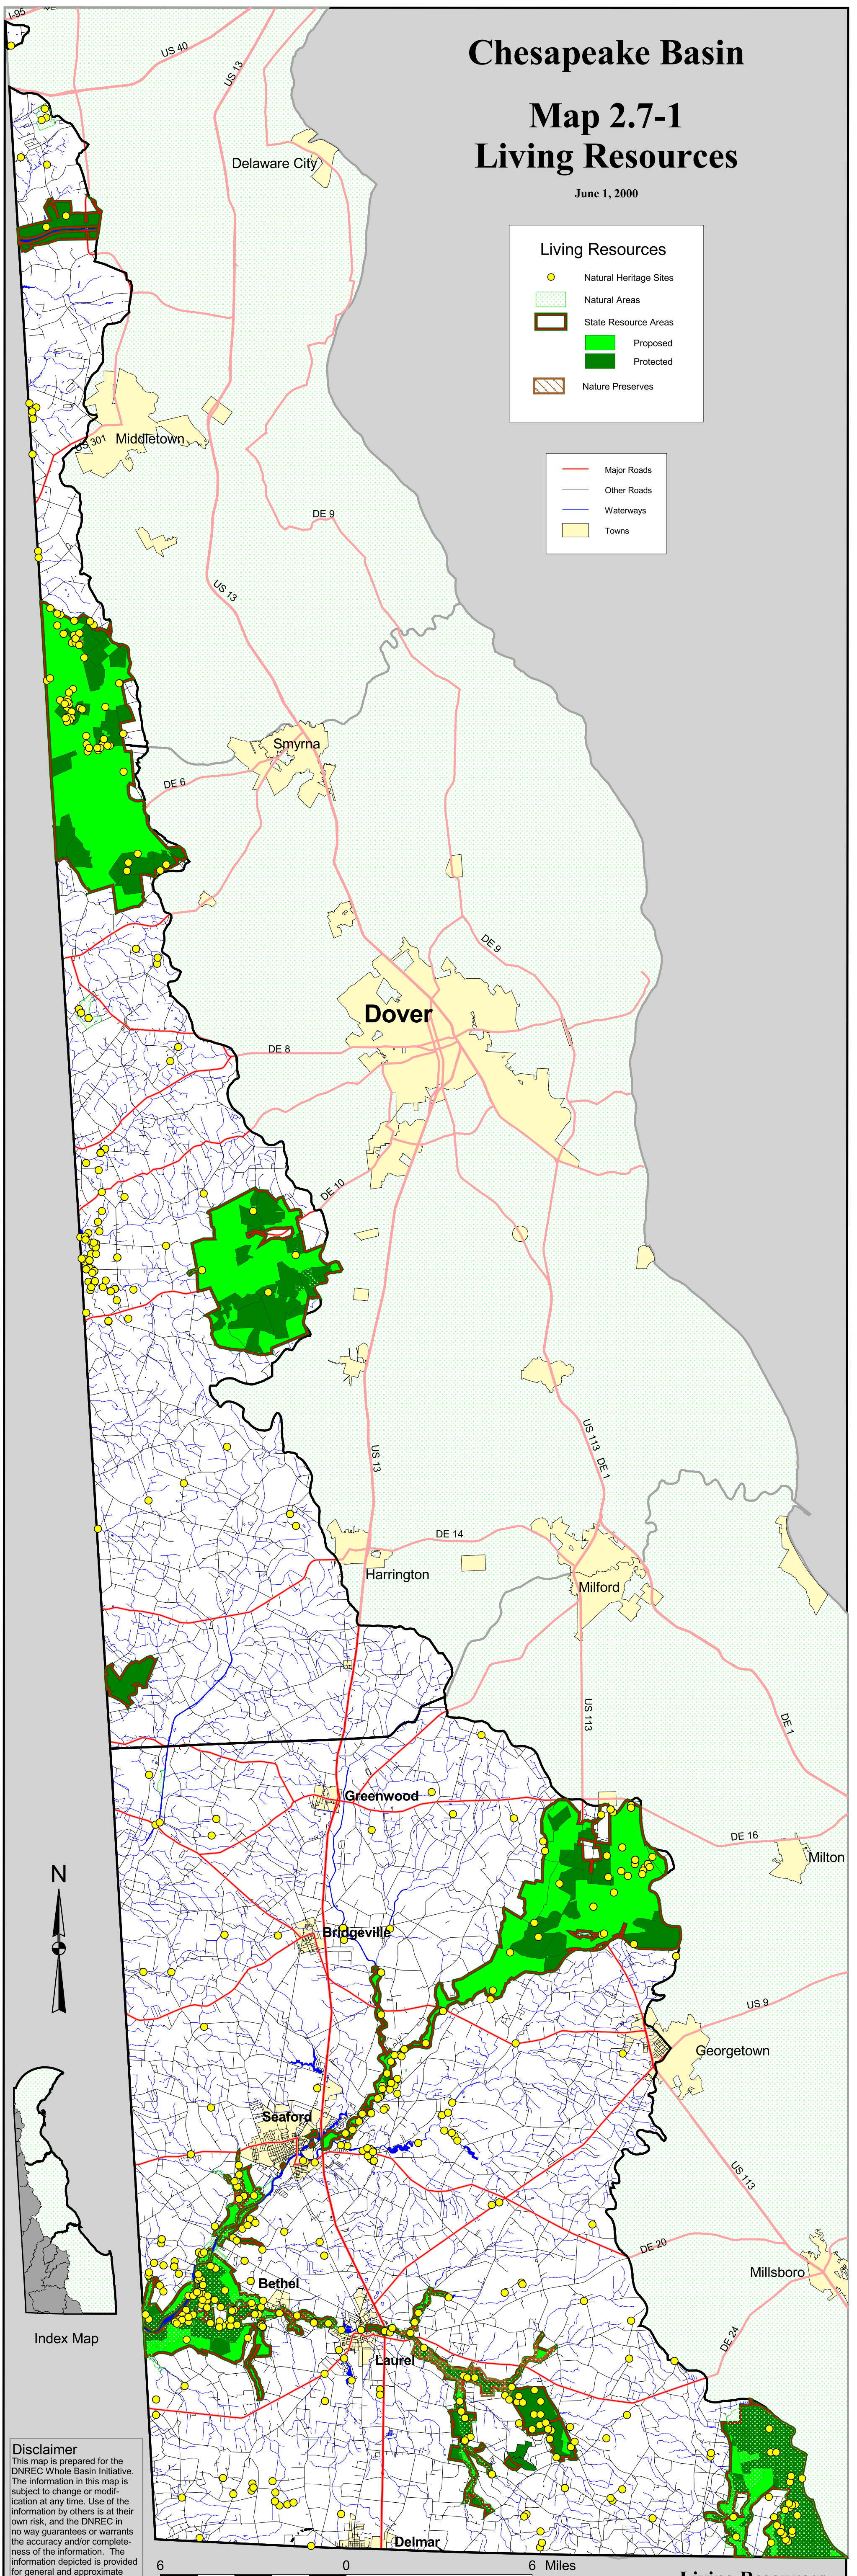

Chesapeake Basin

Map 2.7-1 Living Resources

June 1, 2000

Living Resources

- Natural Heritage Sites
- Natural Areas
- State Resource Areas
- Proposed
- Protected
- Nature Preserves

- Major Roads
- Other Roads
- Waterways
- Towns